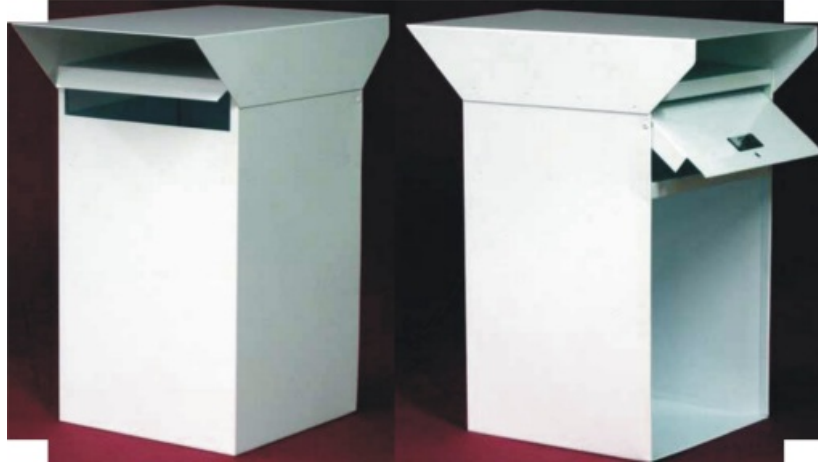

QUALITY METAL PRODUCTS

sales@qmp.co.nz
Ph (03) 455 2155, Fx (03) 455 2156
PO Box 2359, South Dunedin

C
O
M
B
O

L
E
T
T
E
R
B
O
X
E
S

L1201

L1202

Other Colours Available:

- * Wineberry

L1205

Technical Information:

- * Height: 430mm, Width: 230mm, Depth: 230mm
- * Galvanised steel construction for rust resistance
- * Durable oven baked, powdercoated finish for weather and scratch resistance